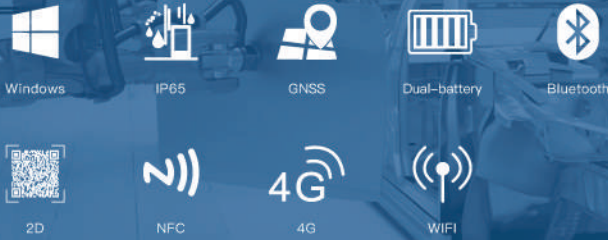

NE-I10J

Rugged Tablet PC

Get More, Speed Less

Performance

- Intel Celeron quad-core processor (up to 2.90 GHz)
- Windows 11 OS and 8GB RAM + 128GB storage
- 10.1 inch IPS Full HD screen with 10-point capacitive touch

Communication

- 2.4G/5.8G Dual band WIFI
- High speed 4G LTE
- BT 5.0 fast transmission

Features

- Choose 1 from 4 modules (2D scan engine, RJ45 Gigabit Ethernet, DB9 and USB2.0)
- Support GPS and GLONASS
- Equipped with multiple accessories, like docking charger, hand-strap, vehicle mount, car charge, carry handle

Reliability

- IP65 Waterproof and Dustproof
- Vibration & 1.22m drop resistant
- MIL-STD-810G certified